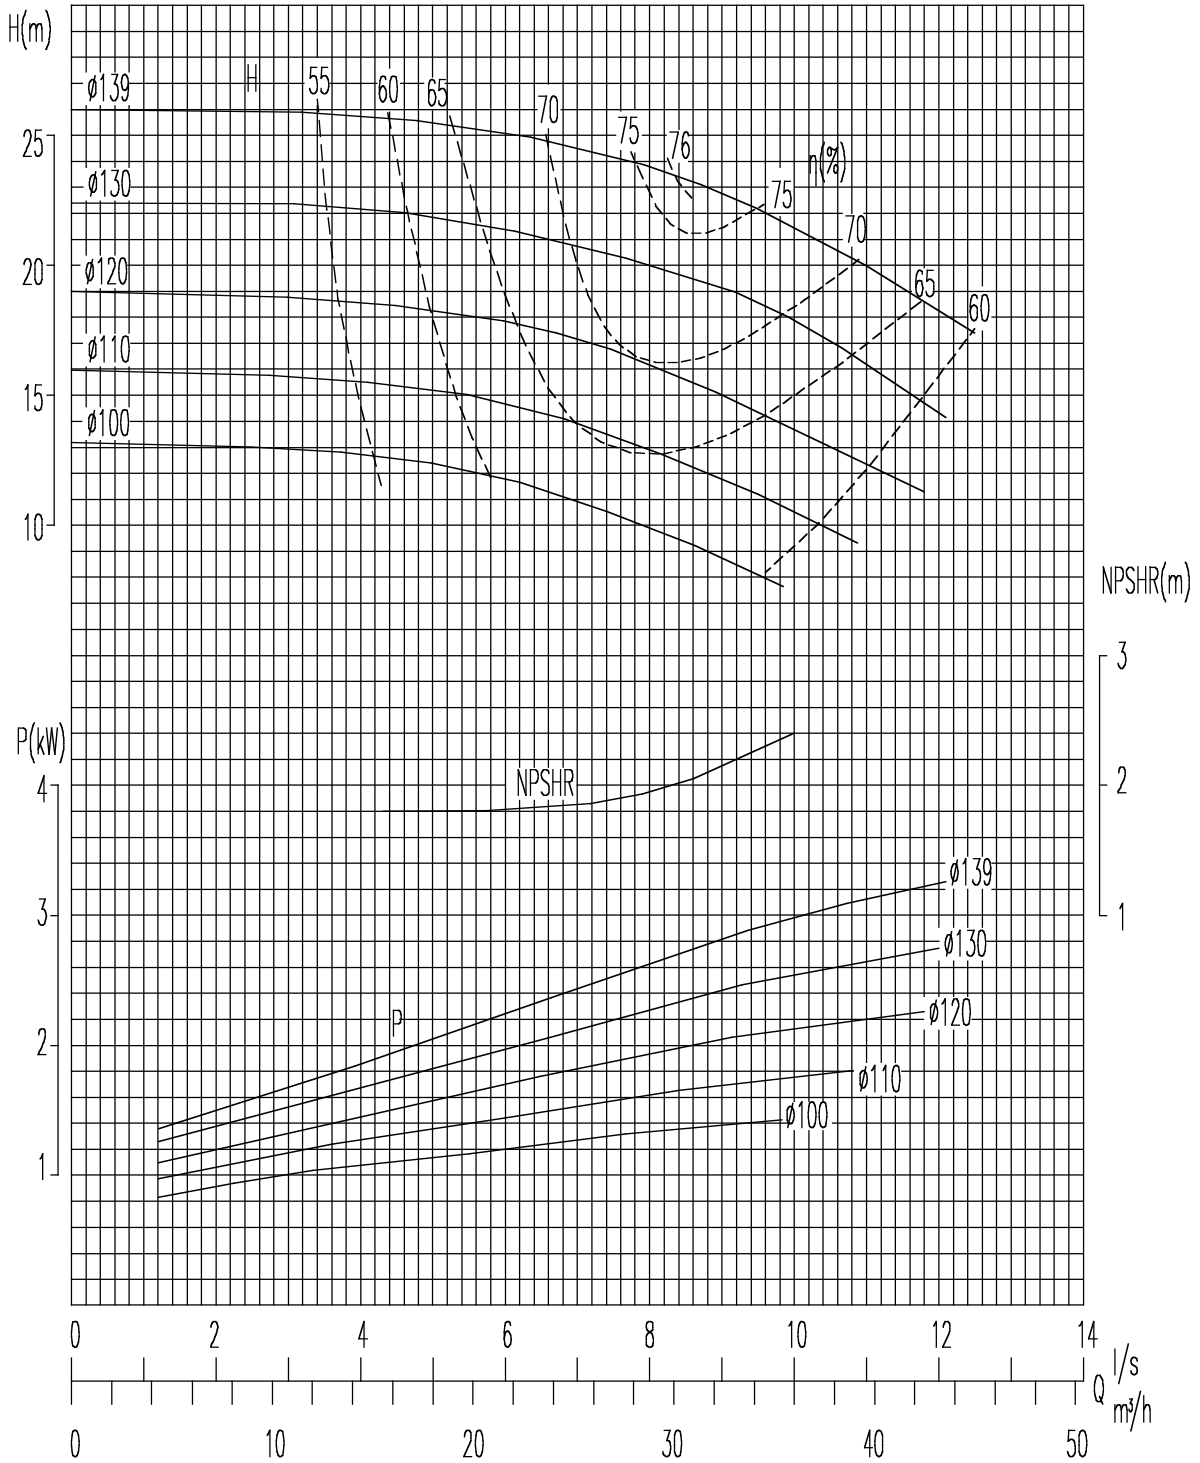

**PUMP MODEL 40 - 13**  
**SPEED 2pole**

**PUMP MODEL 40 - 13**  
**SPEED 4pole**

Overall and Mounting Dimensions(mm)

Pump Type	Frame Size	Pump Dimensions						Pump Foot Dimensions										Shaft End			
		1 - Suc	2 - Dis	a	f	h1	h2	b	c	m1	m2	n1	n2	n3	s1	s2	w	d	l	t	u
<b>40-13</b>	25	65	40	80	360	112	140	50	14	100	70	210	160	100	14	14	267	24	50	27	8