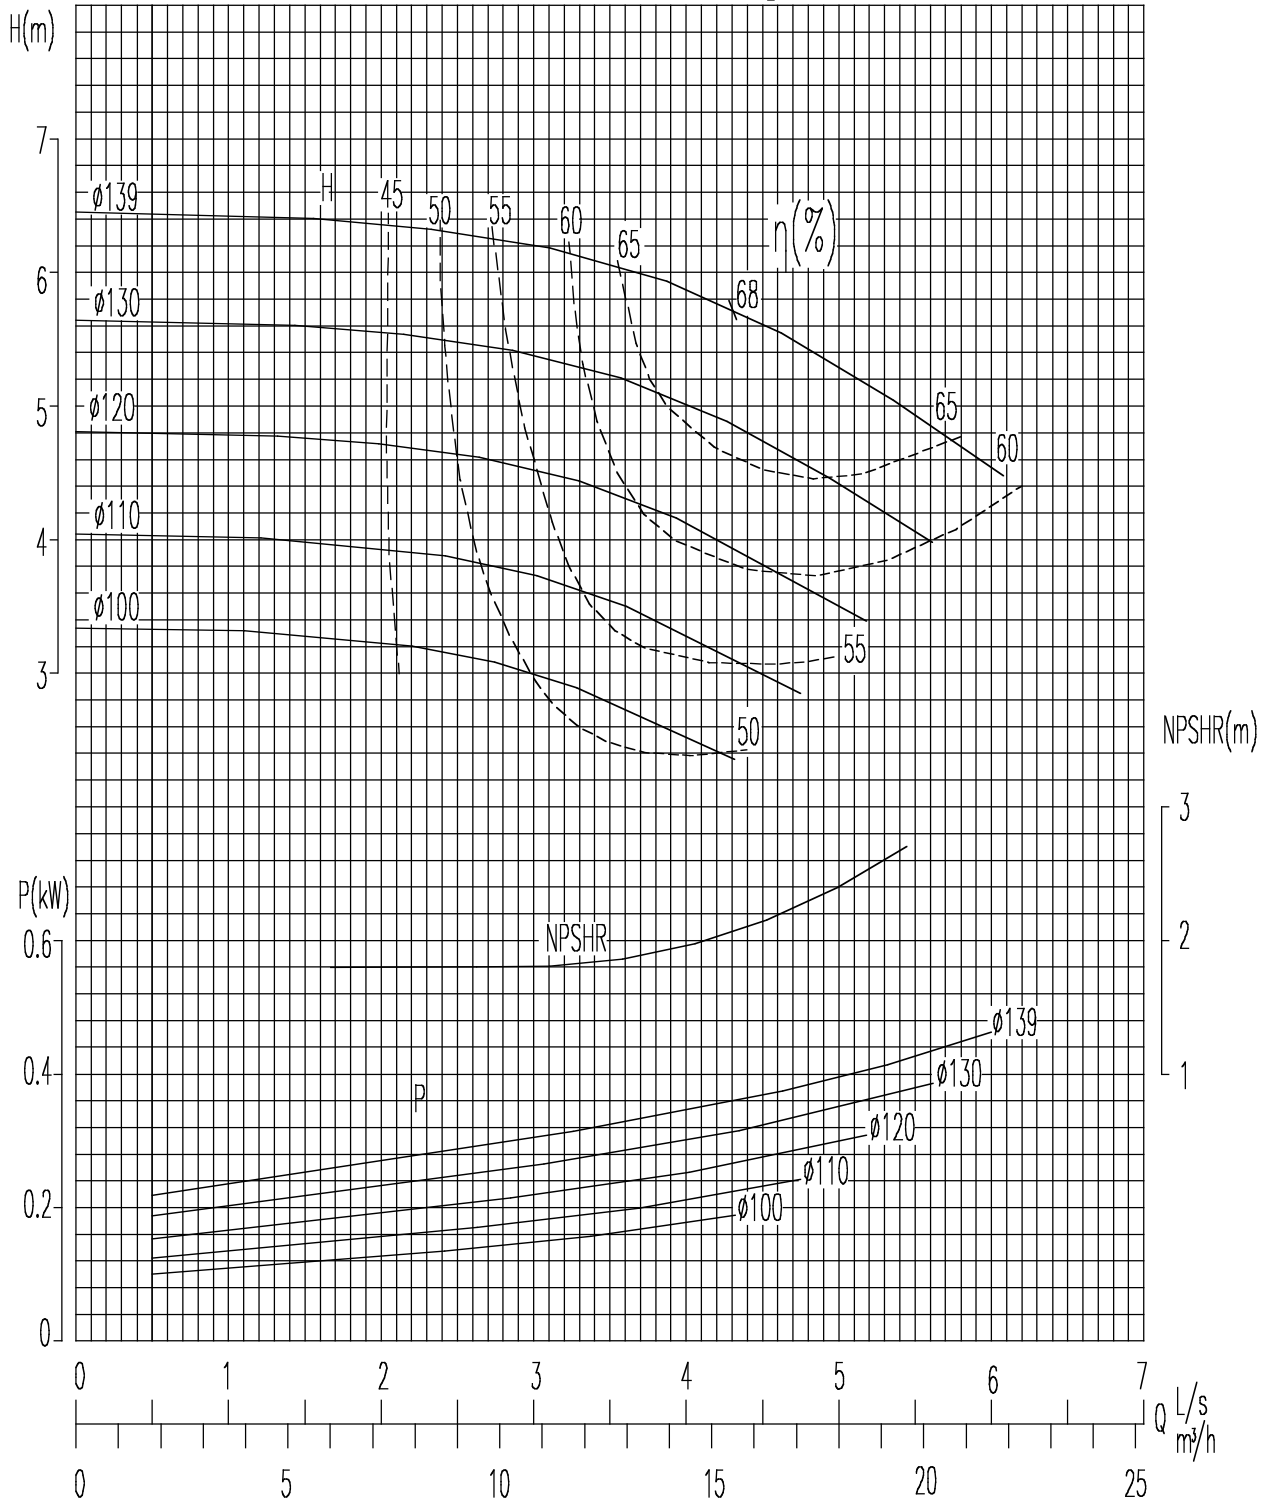

**PUMP MODEL 40 - 13**  
**SPEED 2pole**

**PUMP MODEL 40 - 13**  
**SPEED 4pole**

Overall and Mounting Dimensions(mm)

Pump Type	Frame Size	Pump Dimensions						Pump Foot Dimensions										Shaft End			
		1 - Suc	2 - Dis	a	f	h1	h2	b	c	m1	m2	n1	n2	n3	s1	s2	w	d	l	t	u
<b>40-13</b>	25	65	40	80	360	112	140	50	14	100	70	210	160	100	14	14	267	24	50	27	8