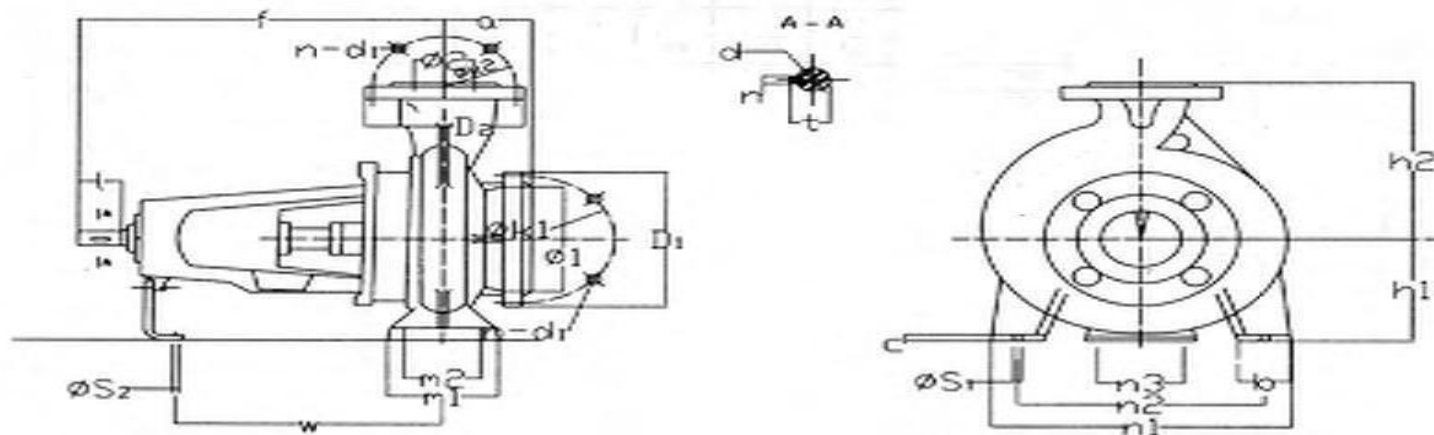

**PUMP MODEL 40 - 13**  
**SPEED 2pole**

**PUMP MODEL 40 - 13**  
**SPEED 4pole**

Overall and Mounting Dimensions(mm)

Pump Type	Frame Size	Pump Dimensions						Pump Foot Dimensions										Shaft End			
		1 - Suc	2 - Dis	a	f	h1	h2	b	c	m1	m2	n1	n2	n3	s1	s2	w	d	l	t	u
<b>40-13</b>	25	65	40	80	360	112	140	50	14	100	70	210	160	100	14	14	267	24	50	27	8